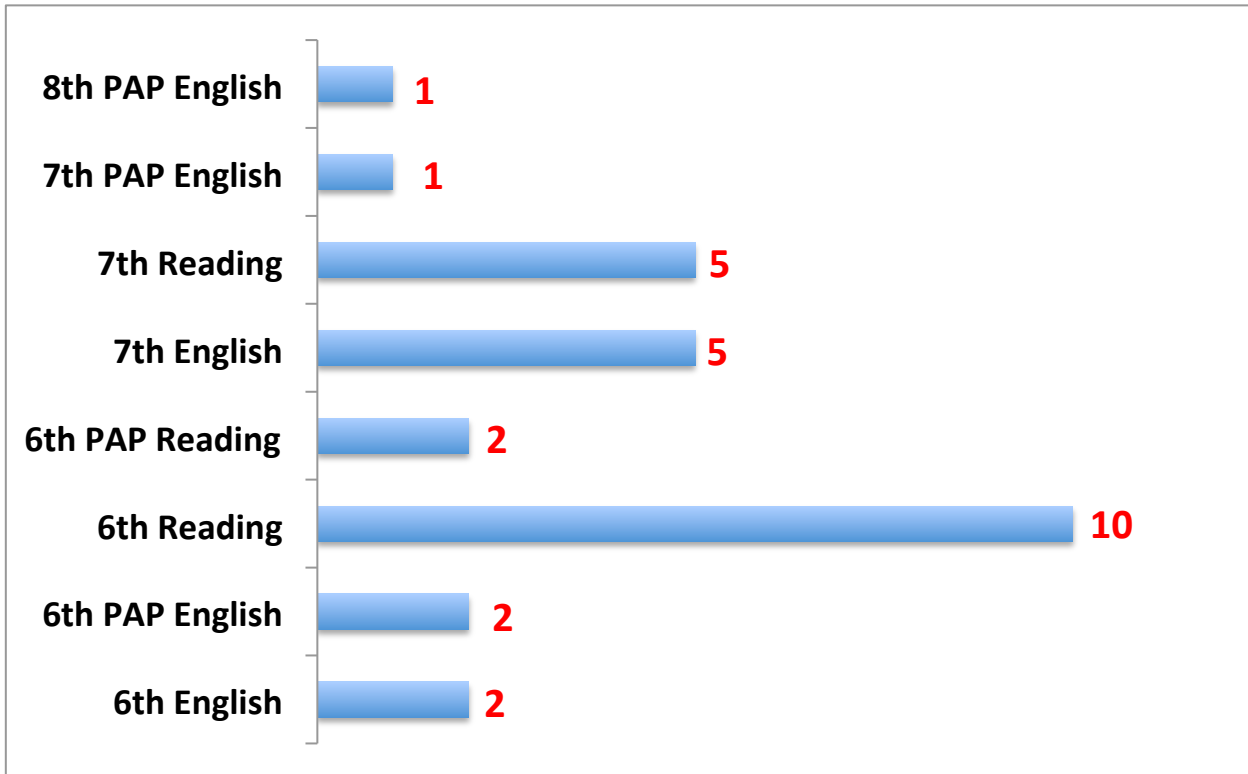

4th Six Weeks Dashboard 2014-2015

English/Reading Failures by Grade Level