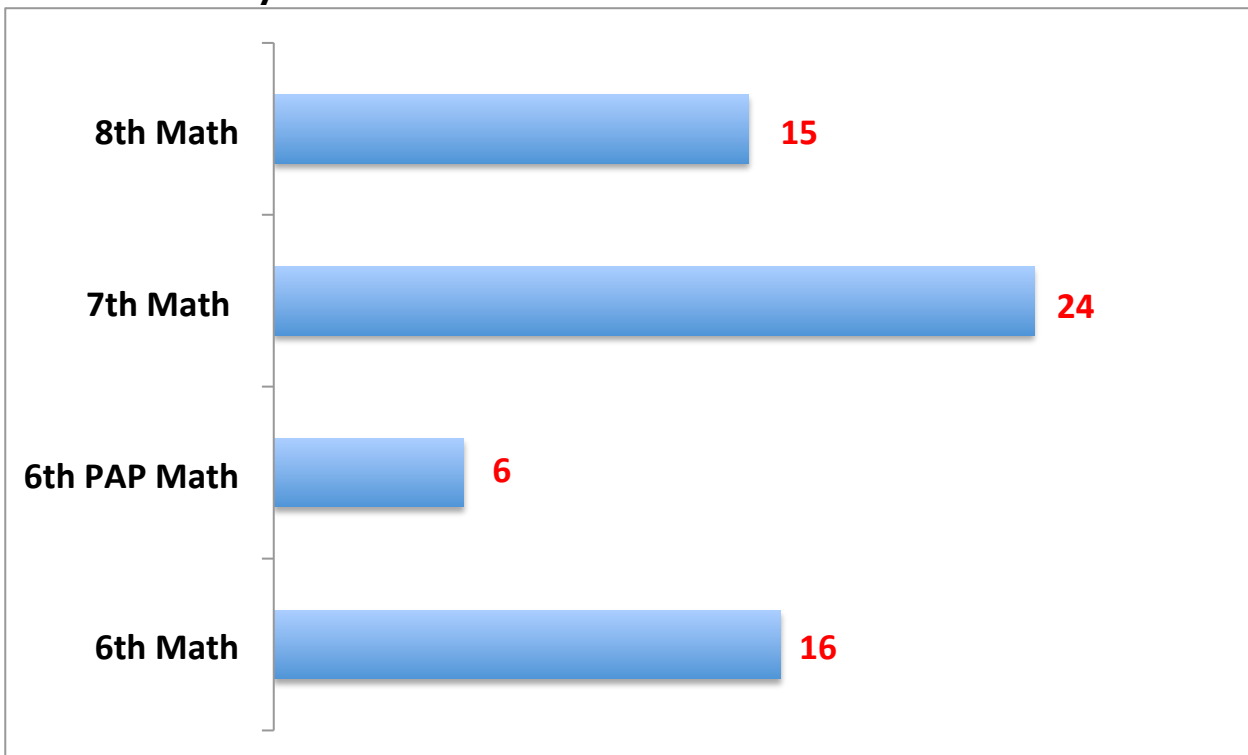

Math Failures by Grade Level